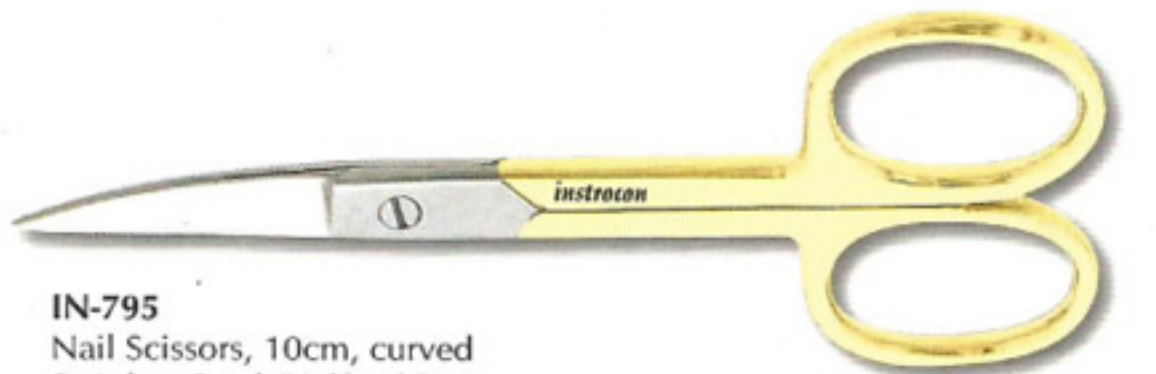

IN-790
Nail Scissors, 9cm, Curved

IN-791
Cuticle Scissors, 9cm, Curved
Stainless Steel (Half Gold)

IN-786
Cuticle Scissors, 7.5cm
Stainless Steel (Satin Finish)

IN-792
Cuticle Scissors, 9cm, curved,
real screw
Stainless Steel (Mirror Finish)

IN-787
Nail Scissors, 9cm, Straight
Stainless Steel (Mirror Finish)

IN-793
Cuticle Scissors, 9cm, curved
Stainless Steel (Half gold)

IN-788
Cuticle Arrow Point Scissors,
9cm, curved
Stainless Steel (Half Gold)

IN-794
Nail Scissors, 10cm, curved
Stainless Steel (Mirror Finish)

IN-789
Cuticle Arrow Point Scissors, real screw,
9cm curved
Stainless Steel (Mirror Finish)

IN-795
Nail Scissors, 10cm, curved
Stainless Steel (Half gold)