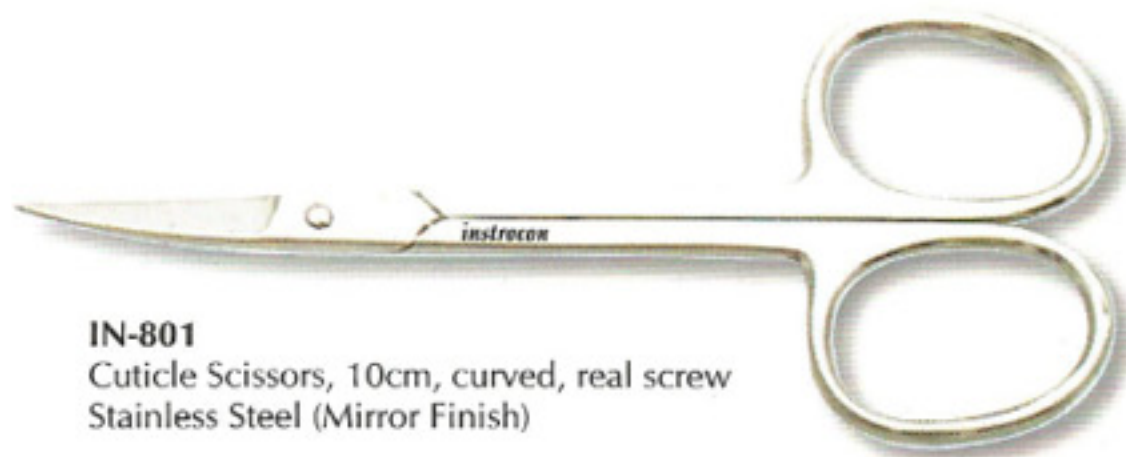

IN-797
Nail Scissors, 9cm curved
Stainless Steel (Half gold)

IN-798
Arrow Point Nail Scissors,
9cm, curved, real screw
Stainless Steel (Mirror Finish)

IN-799
Arrow Point Nail Scissors,
9cm, curved, real screw
Stainless Steel (Half gold)

IN-800
Cuticle Scissors, 9cm, curved, real screw
Stainless Steel (Mirror Finish)

IN-801
Cuticle Scissors, 10cm, curved, real screw
Stainless Steel (Mirror Finish)

IN-802
Safety Scissors, 9cm, Straight
Stainless Steel (Mirror Finish)