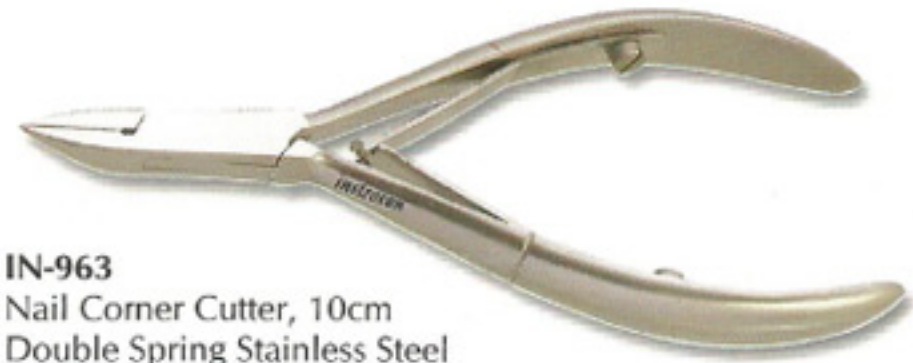

IN-963
Nail Corner Cutter, 10cm
Double Spring Stainless Steel
(Satin Finish)