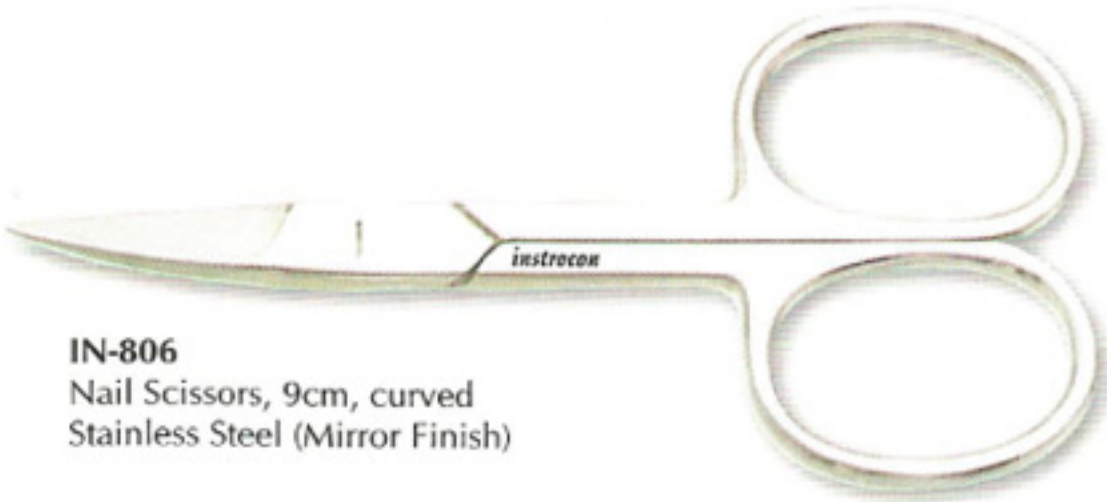

IN-806
Nail Scissors, 9cm, curved
Stainless Steel (Mirror Finish)