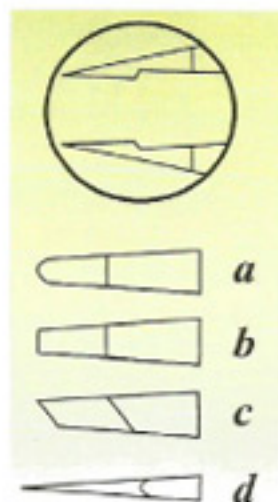

All Tweezers Available in Tips a, b, c & d.