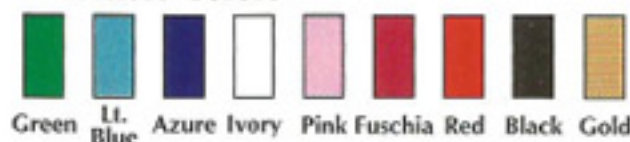

IN-1137
Magnifying Tweezers
Pointed Tips, 9.5cm
Stainless Steel
(Satin finish)

IN-1138
Magnifying Tweezers
Pointed Tips, 12cm
Stainless Steel
(Mirror finish)

Available Colors

• For the Beauty of Hands, Nails & Feet