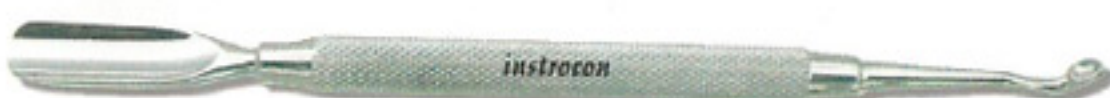

IN-1023
Nail Pusher Double Ended (Stainless Steel)