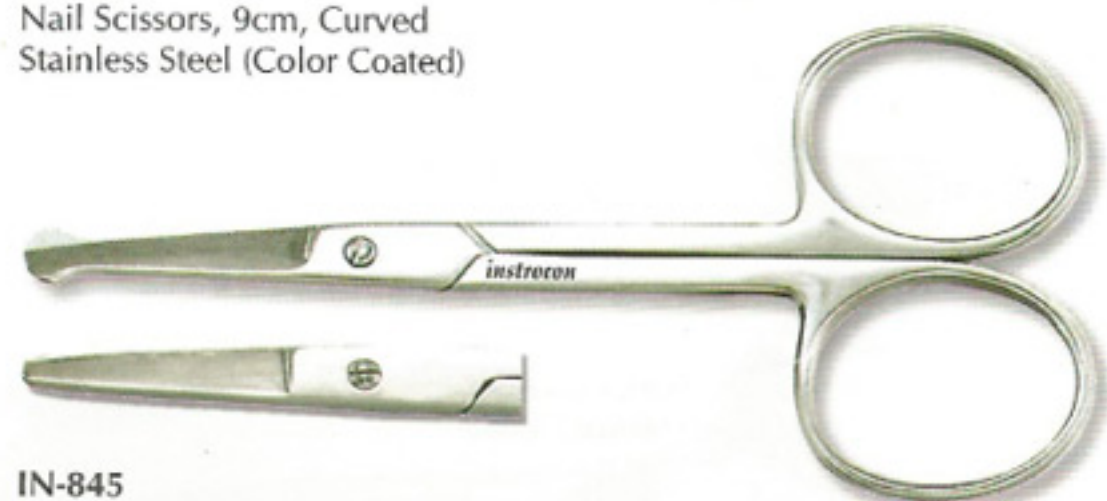

IN-845
Baby Scissors, 10cm, Straight
IN-846
Baby Scissors, 9cm, Straight
Stainless Steel (Satin finish)