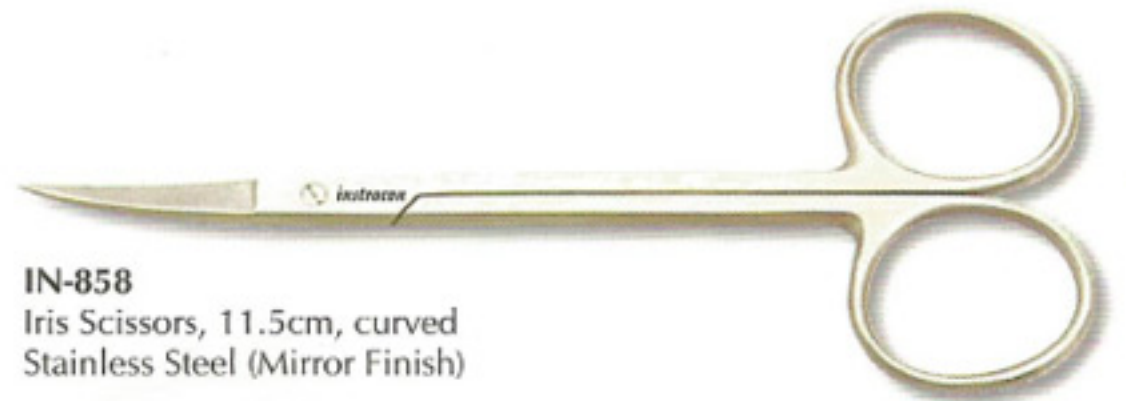

IN-858
Iris Scissors, 11.5cm, curved
Stainless Steel (Mirror Finish)