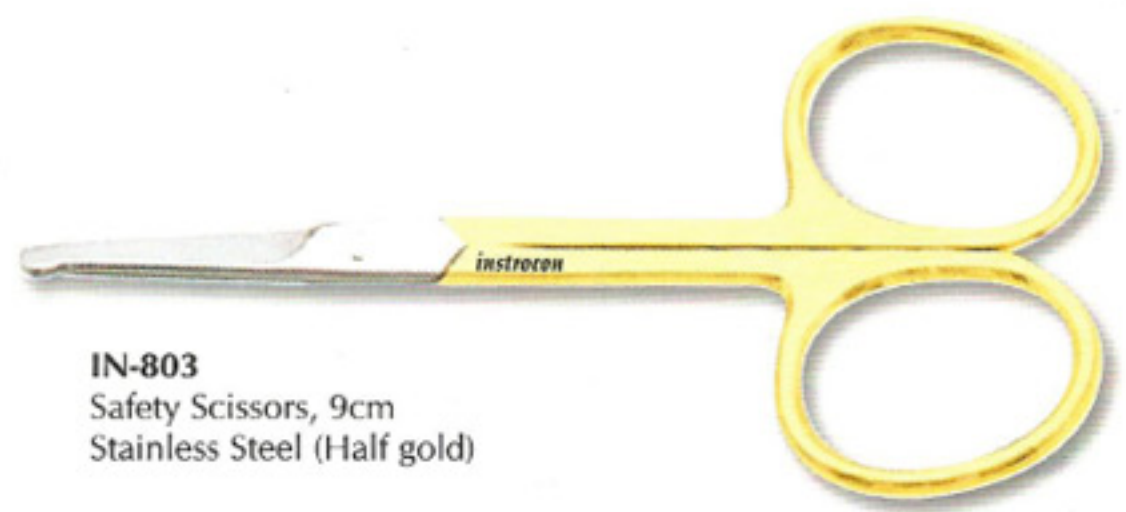

IN-803
Safety Scissors, 9cm
Stainless Steel (Half gold)