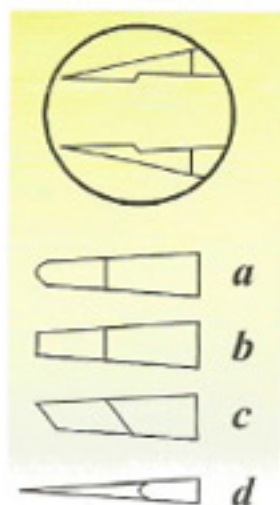

All Tweezers available in Satin, Mirror, Sand Blast & Color Coated

IN-1089
Eyebrow Tweezer Angled (Satin), 6.5cm

IN-1090
Tweezer Angled Tips, 8cm

IN-1091
Eyebrow Tweezer Angled, 8.25cm

IN-1092
Dressing Forceps, 13cm, 15cm
Stainless Steel