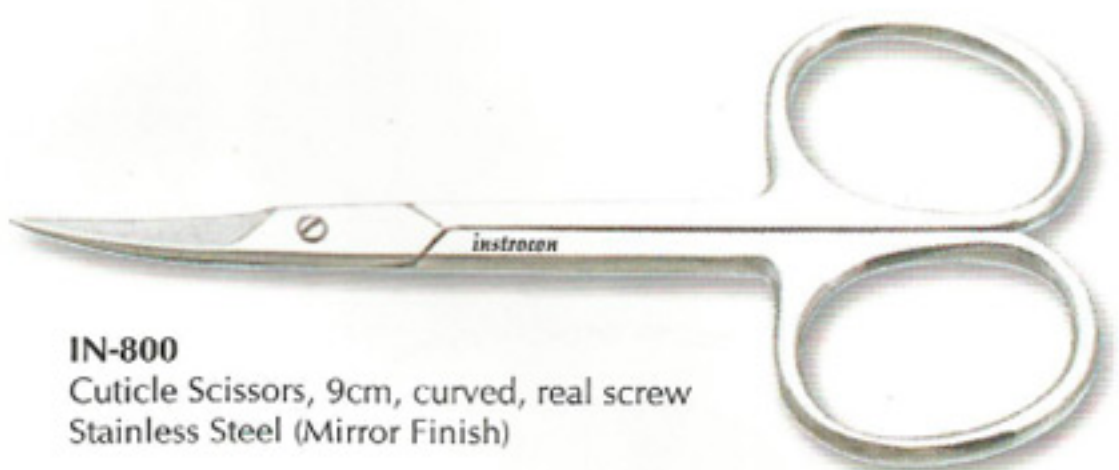

IN-800
Cuticle Scissors, 9cm, curved, real screw
Stainless Steel (Mirror Finish)