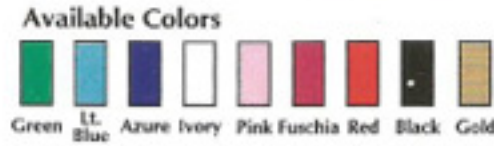

PROFESSIONAL HAIR STYLING SCISSORS

All Scissors are available in Different Sizes

IN-1280
Professional Razor Shears
5", 5 1/2", 6", 6 1/2"