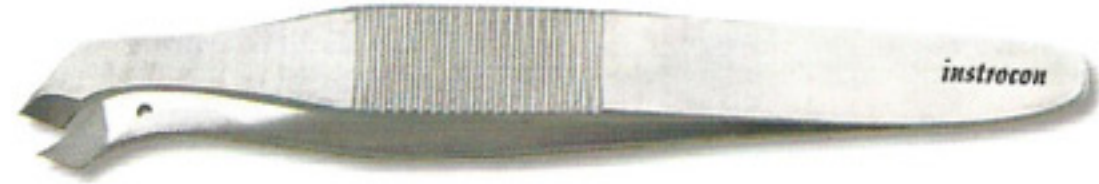

IN-903
Cuticle Profiler
11cm
Stainless Steel (Satin finish)