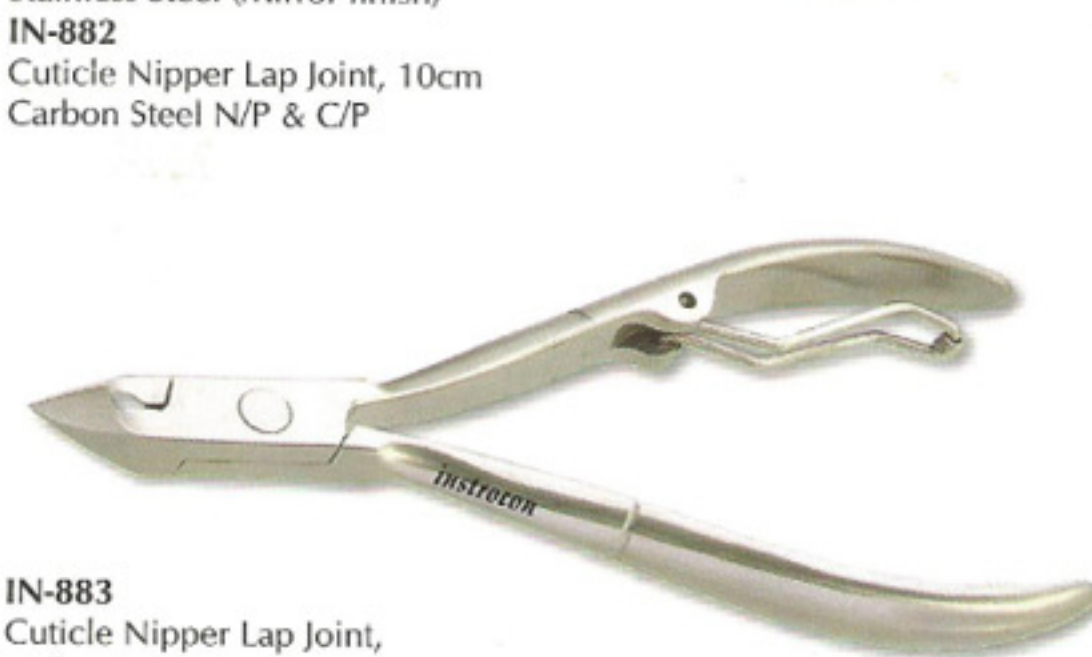

IN-883
Cuticle Nipper Lap Joint,
with wire Spring, 10cm
Stainless Steel (Satin finish)