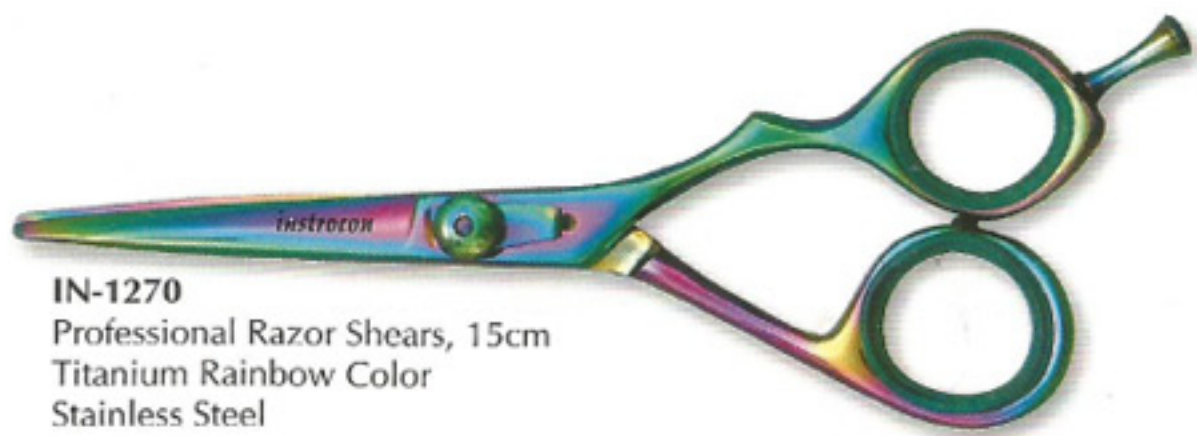

IN-1270
Professional Razor Shears, 15cm
Titanium Rainbow Color
Stainless Steel