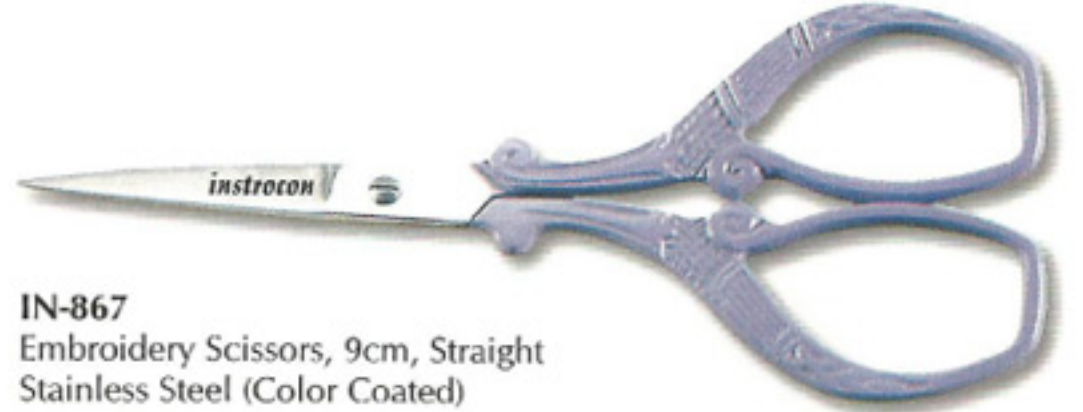

IN-866
Embroidery Scissors, 9.5cm, Straight
Stainless Steel (Color Coated)