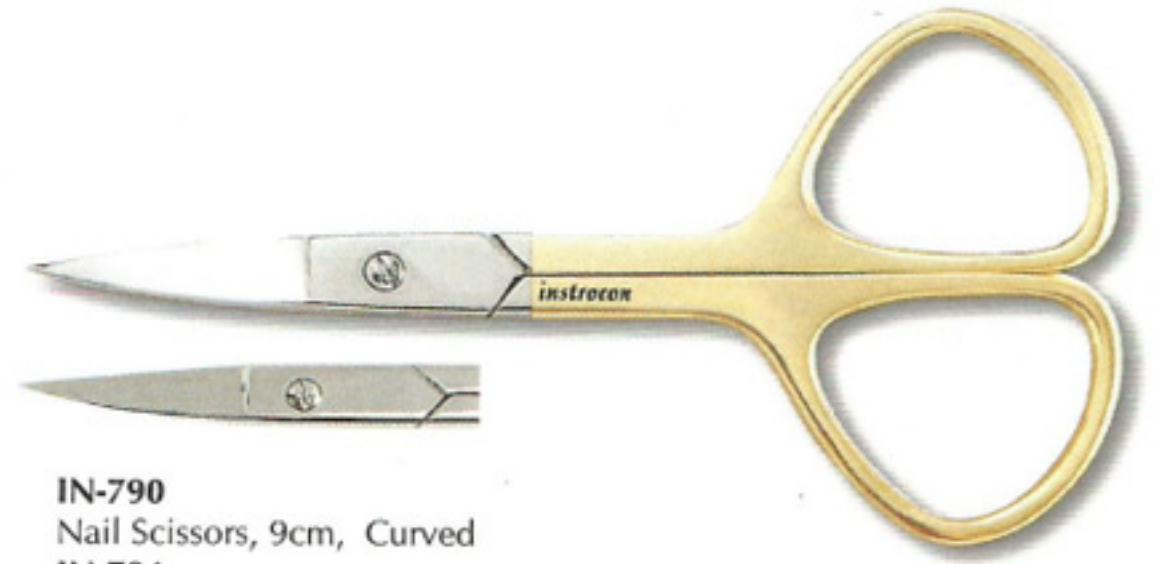

- All Scissors are also available in Straight, Curved blades.
- Satin, Mirror, Gold, Sand Finish, Color Coated.
- with Real, Imitation or Fix Screw.

IN-790
Nail Scissors, 9cm, Curved

IN-791
Cuticle Scissors, 9cm, Curved
Stainless Steel (Half Gold)