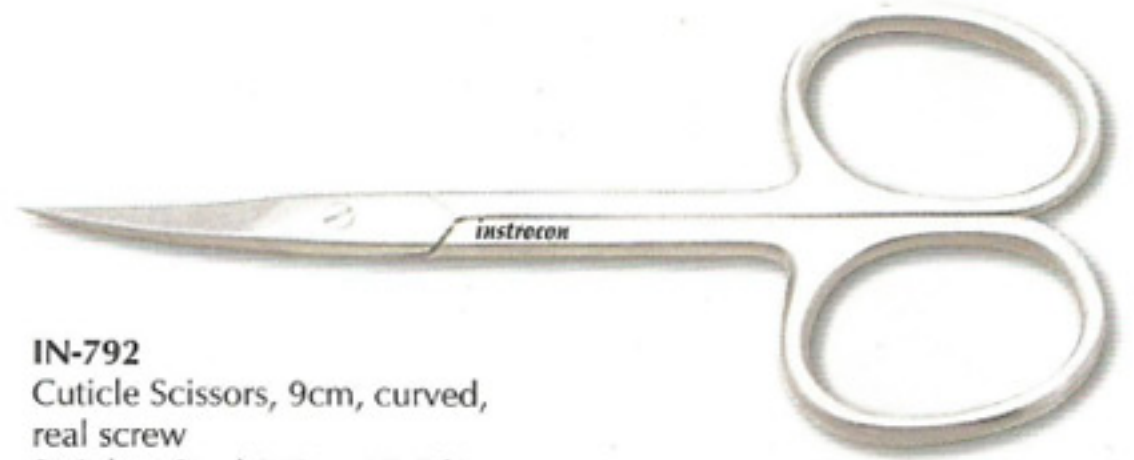

IN-792
Cuticle Scissors, 9cm, curved,
real screw
Stainless Steel (Mirror Finish)