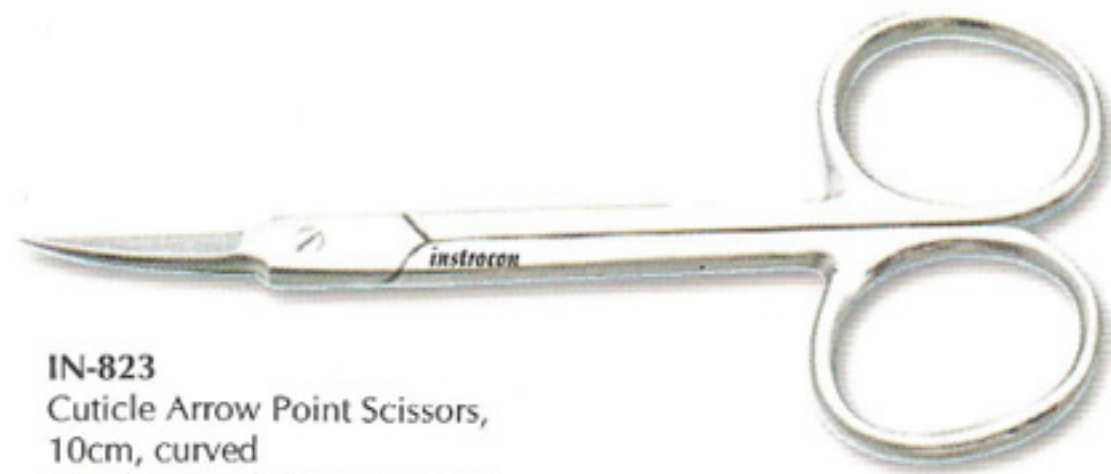

IN-823
Cuticle Arrow Point Scissors,
10cm, curved
Stainless Steel (Mirror Finish)