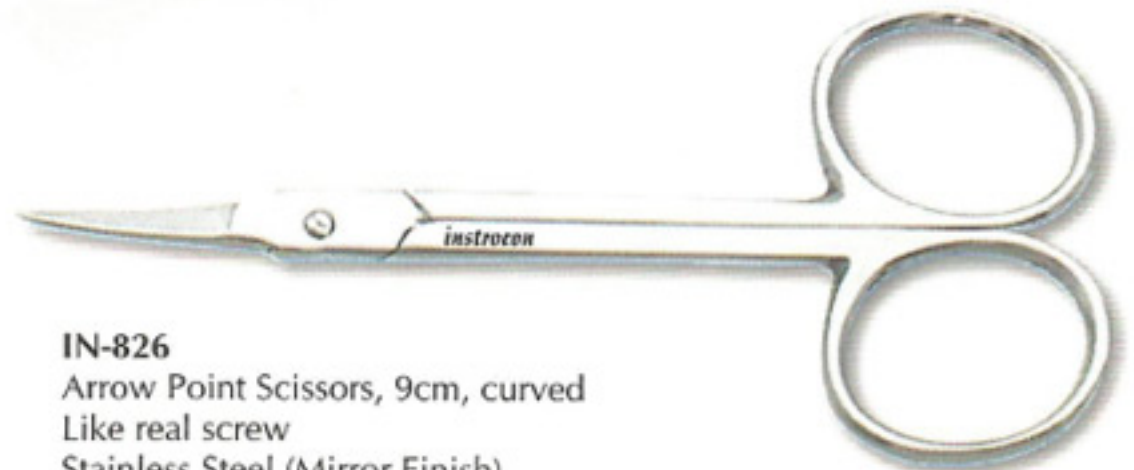

IN-826
Arrow Point Scissors, 9cm, curved
Like real screw
Stainless Steel (Mirror Finish)