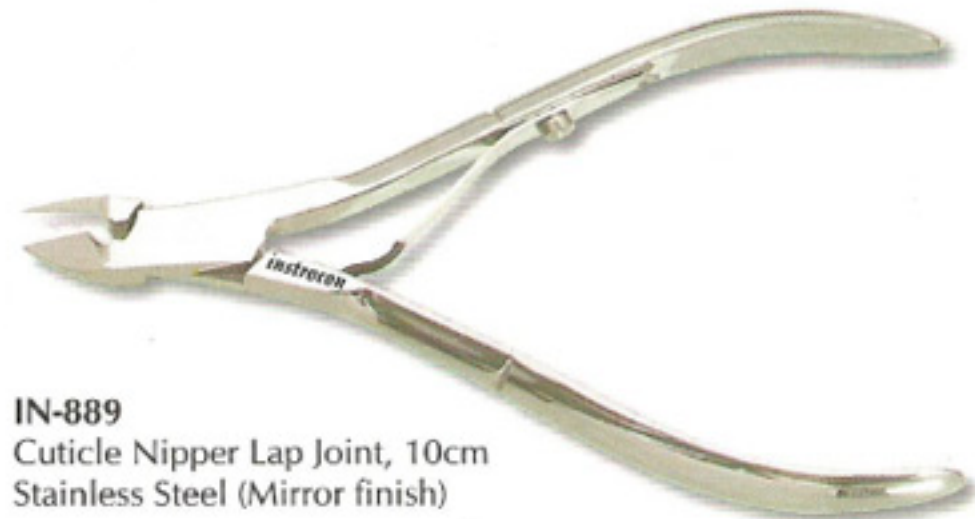

Tip Sizes available

3mm
4mm
5mm
6mm
7mm
8mm
9mm

IN-884
Cuticle Nipper Lap Joint,
Polish Handle, 10cm
Stainless Steel (Satin finish)

IN-885
Cuticle Nipper Lap Joint, 10cm
Stainless Steel (Mirror finish)

IN-886
Cuticle Nipper Lap Joint, 11cm
Stainless Steel (Mirror finish)

IN-887
Cuticle Nipper Lap Joint,
Line Handle, 10cm
Stainless Steel (Mirror finish)

IN-888
Cuticle Nipper Lap Joint, 10cm
Stainless Steel (Mirror finish)

IN-889
Cuticle Nipper Lap Joint, 10cm
Stainless Steel (Mirror finish)