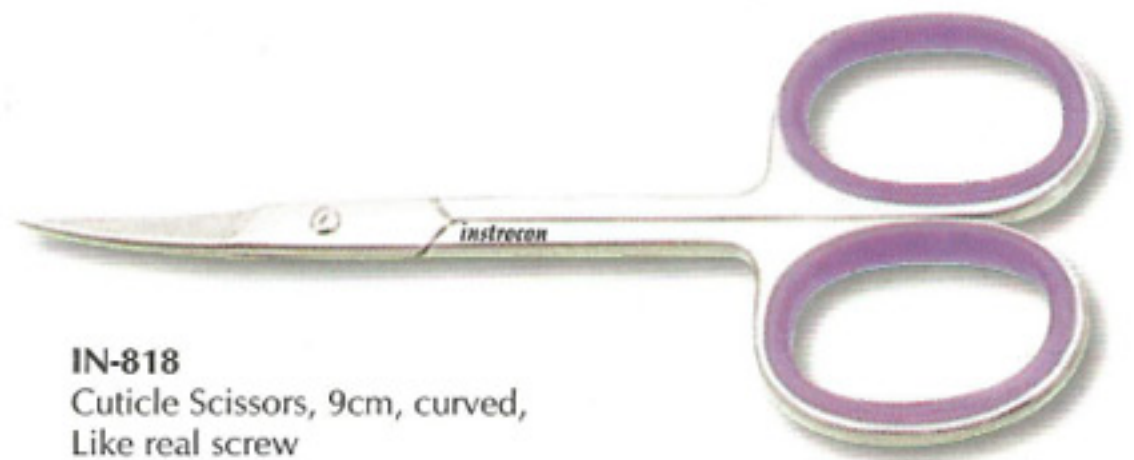

IN-812
Cuticle Scissors, 9.5cm, curved
Stainless Steel (Mirror Finish)

IN-813
Cuticle Scissors, 9.5cm curved,
real screw
Stainless Steel (Mirror Finish)

IN-814
Cuticle Scissors, 6.5cm, Straight
Stainless Steel (Mirror Finish)

IN-815
Cuticle Scissors, 10cm, curved
Stainless Steel (Mirror Finish)

IN-816
Cuticle Scissors, 10cm, curved,
real screw
Stainless Steel (Mirror Finish)

IN-817
Cuticle Scissors, 9cm, curved,
Like real screw
Stainless Steel (Mirror Finish)