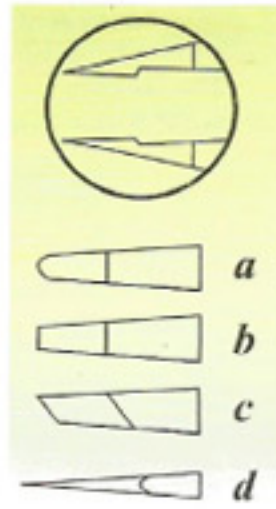

All Tweezers Available in Tips a, b, c & d.

IN-1054
Eyebrow Tweezer Angled, 7.5cm
Stainless Steel (Satin finish)

IN-1055
Eyebrow Tweezer Angled, 8cm
Stainless Steel (Satin finish)

IN-1056
Eyebrow Tweezer Angled, 8cm
Stainless Steel (Satin finish)