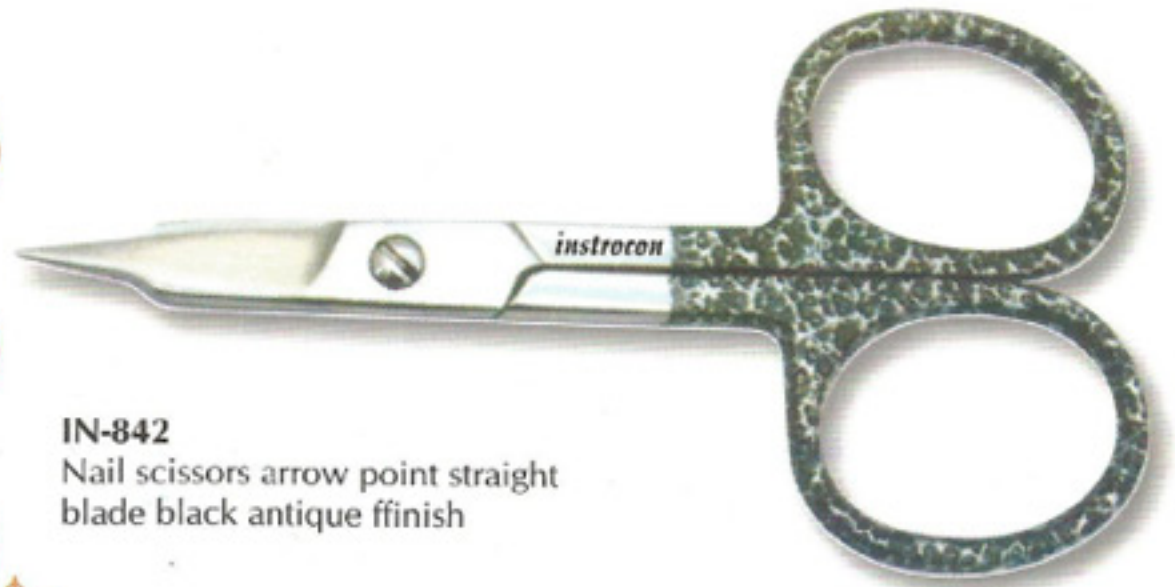

IN-841
Nail Scissors Arrow Point
Curved Colored Handle

IN-842
Nail scissors arrow point straight
blade black antique finish