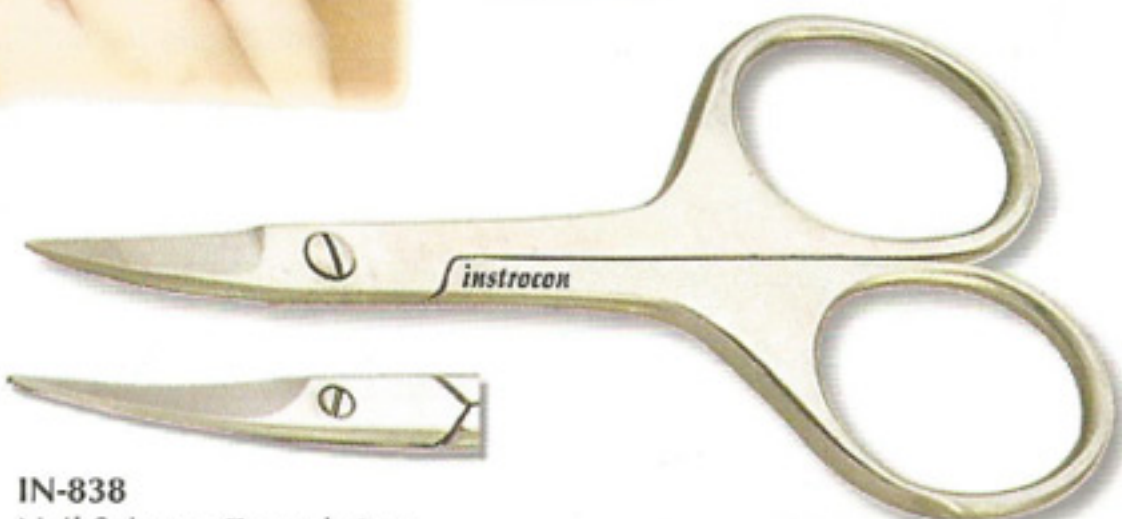

IN-847
Surgical Scissors, 14cm, Straight S/B
Stainless Steel (Satin finish)

IN-848
Nose Scissors, 11.5cm, Straight

IN-849
Moustache Scissors, 11.5cm, Straight
Stainless Steel (Mirror finish)

IN-850
Safety Scissors, 9cm, Straight
Stainless Steel (Mirror finish)