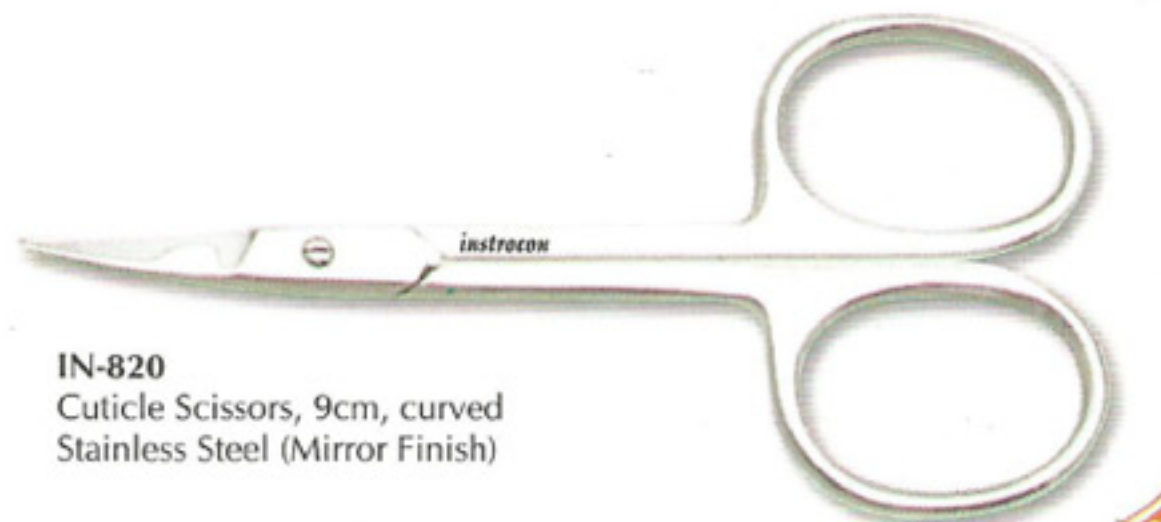

IN-819
Cuticle Scissors, 10cm, curved
Stainless Steel (Half gold)

IN-820
Cuticle Scissors, 9cm, curved
Stainless Steel (Mirror Finish)