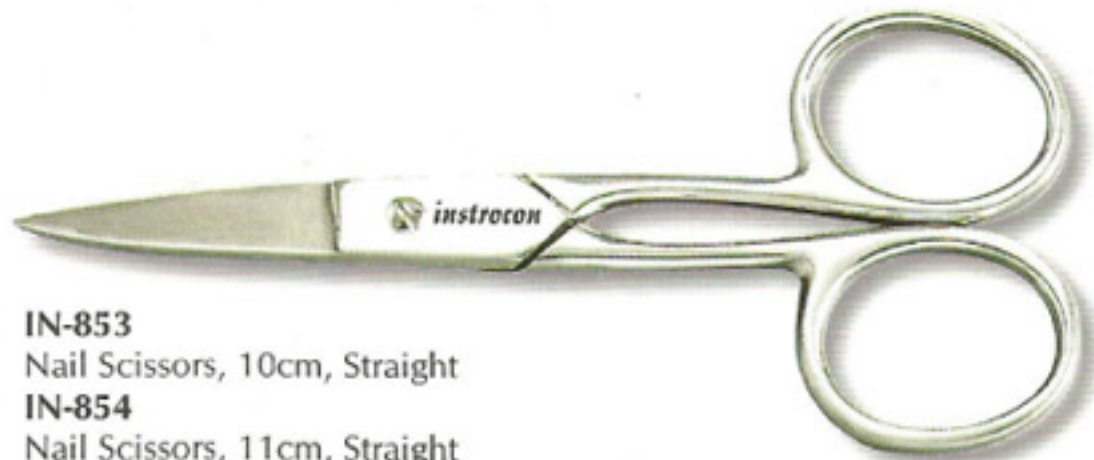

IN-853
Nail Scissors, 10cm, Straight
IN-854
Nail Scissors, 11cm, Straight
Stainless Steel (Mirror finish)