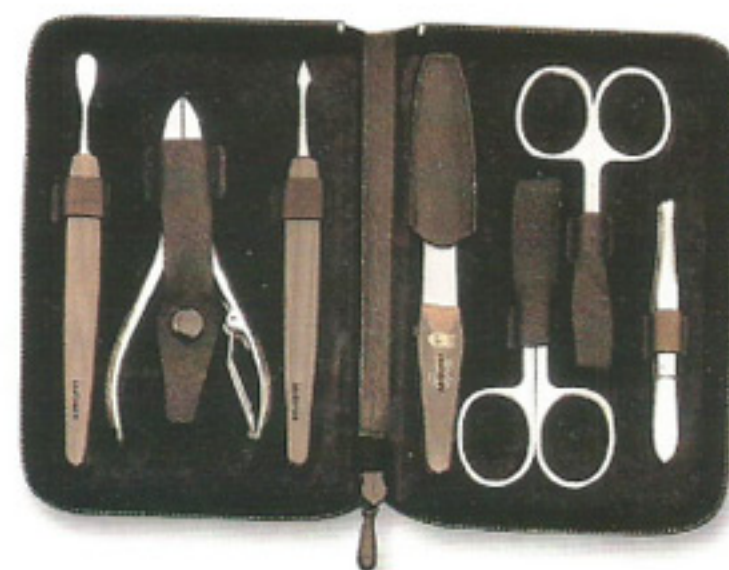

IN-1184
Sapphire,
18.5cm

MANICURE PEDICURE BEAUTY KITS

IN-1185
Manicure set
(Leather)

IN-1186
Manicure set
(Leather)

IN-1187
Manicure set
(Leather)

IN-1188
Manicure set
(Leather)

IN-1189
Manicure kit (7 Pcs. Set)
Made of real & artificial leather

IN-1190
Manicure kit (7 Pcs. Set)
Made of real & artificial leather

IN-1191
Manicure kit
powder coated (3 Pcs. Set)
Made of real &
artificial leather

IN-1192
Manicure kit
powder coated (3 Pcs. Set)
Made of real &
artificial leather