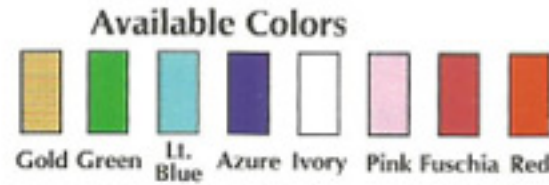

IN-842
Nail scissors arrow point straight
blade black antique finish

- All Scissors are also available in Straight, Curved blades.
- Satin, Mirror, Gold, Sand Finish, Color Coated.
- with Real, Imitation or Fix Screw.