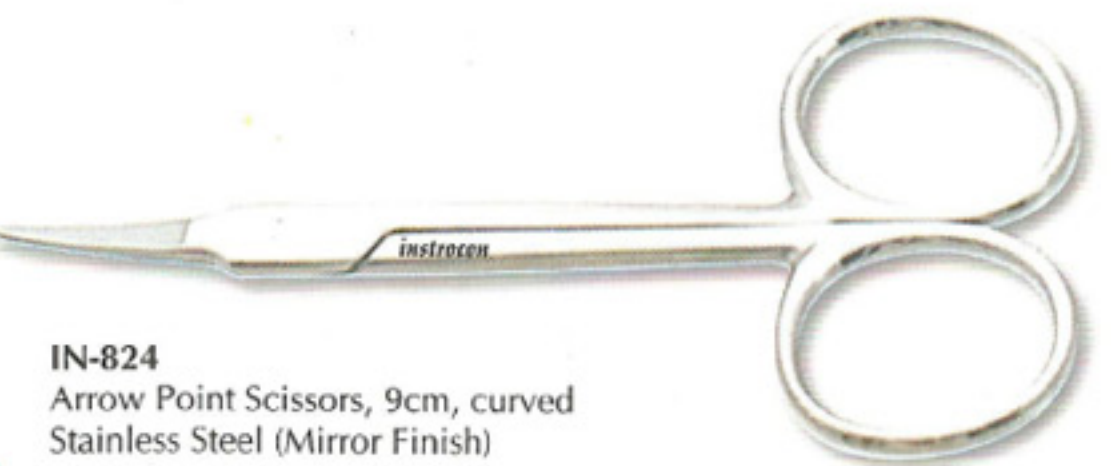

IN-824
Arrow Point Scissors, 9cm, curved
Stainless Steel (Mirror Finish)