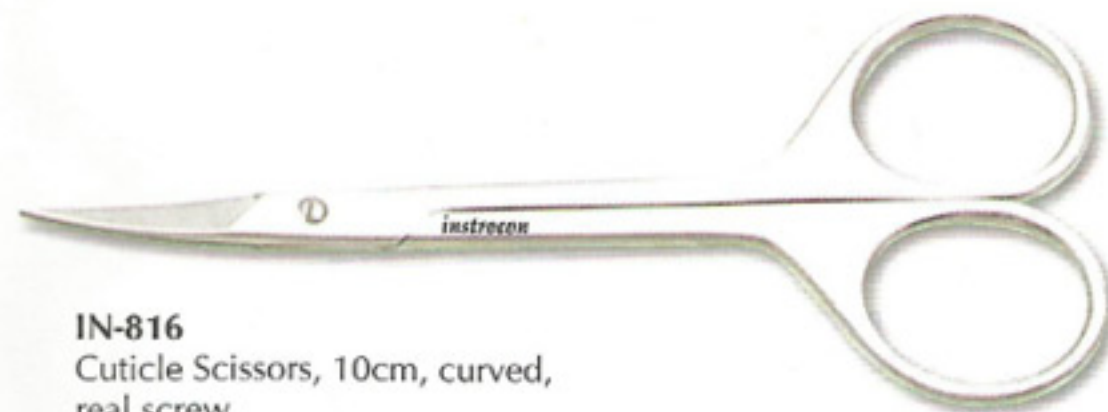

IN-816
Cuticle Scissors, 10cm, curved,
real screw
Stainless Steel (Mirror Finish)