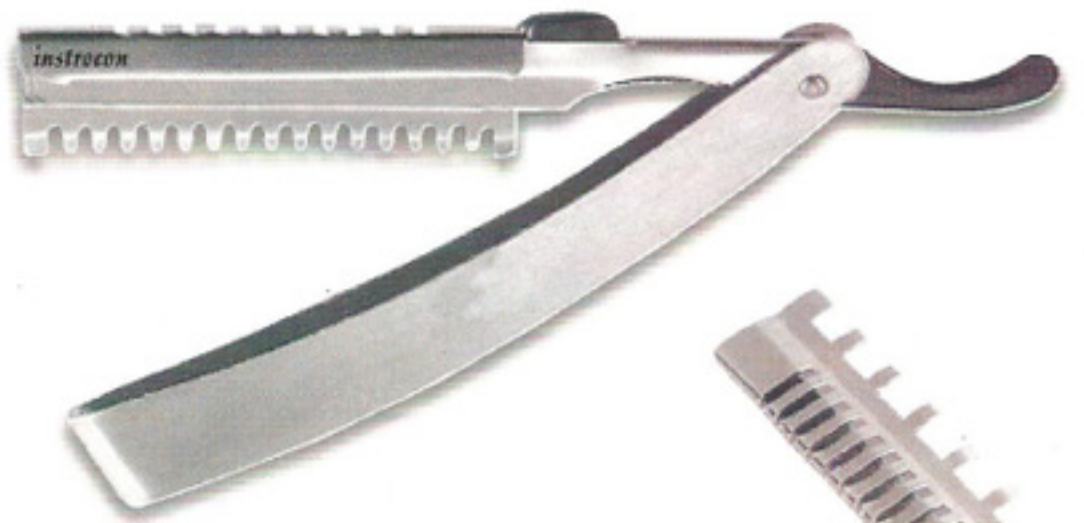

IN-1315
Professional Single Thinning
Scissors, 5 1/2"
shears with 32 teeth

IN-1316
Professional Thinning Scissors, 16cm
Stainless Steel (Mirror finish)

IN-1317
Hair Clipper
No. 000000

IN-1318
Razor Knife, 6cm
Stainless Steel
Black Handle