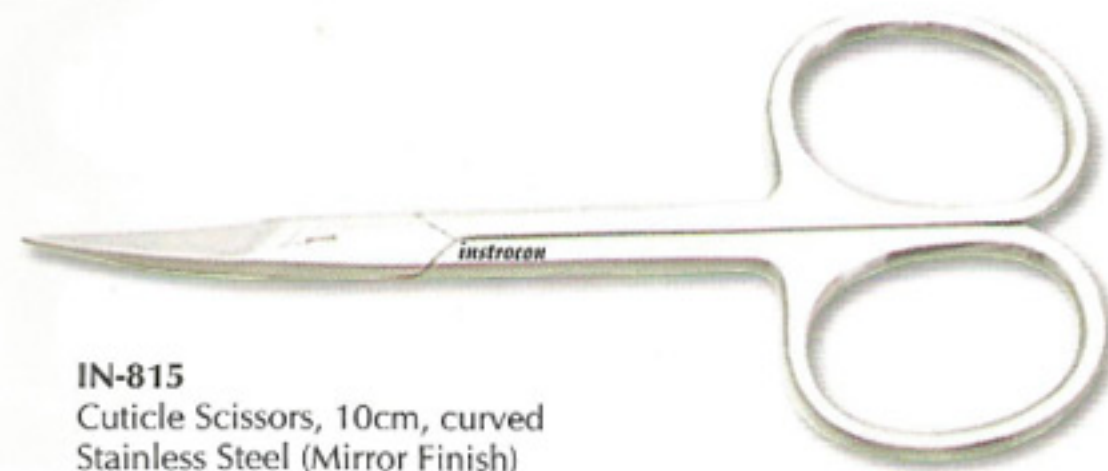

IN-815
Cuticle Scissors, 10cm, curved
Stainless Steel (Mirror Finish)