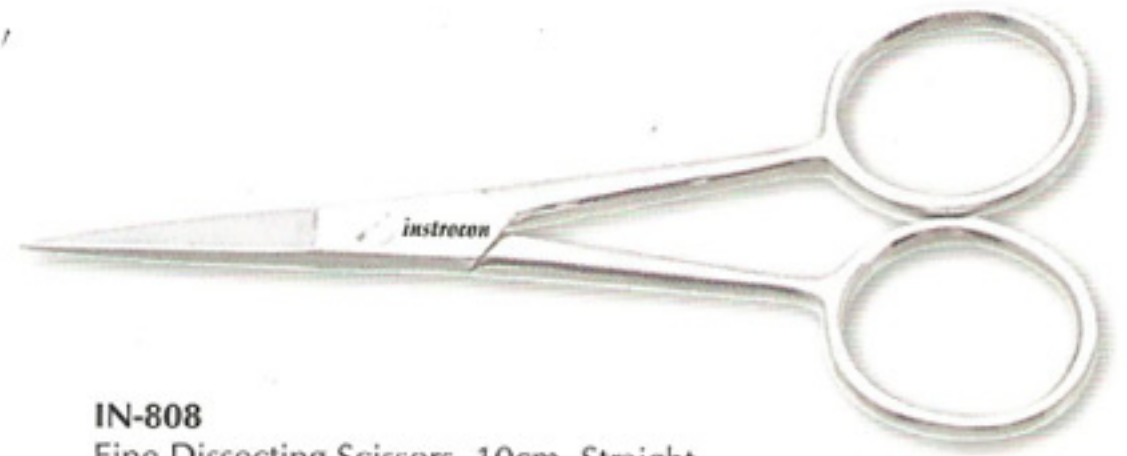

- All Scissors are also available in Straight, Curved blades.
- Satin, Mirror, Gold, Sand Finish, Color Coated.
- with Real, Imitation or Fix Screw.

IN-808
Fine Dissecting Scissors, 10cm, Straight
Stainless Steel (Mirror Finish)