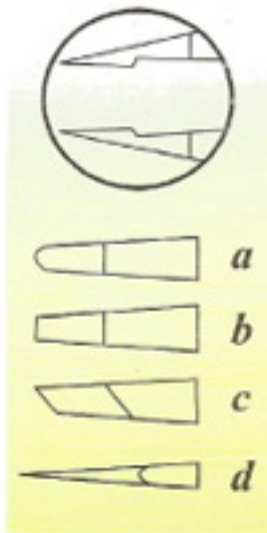

IN-1114
Tweezer Slanted Tips, 10cm
Stainless Steel (Powder coated)

IN-1115
Tweezer Pointed Tips, 10cm
Stainless Steel (Color coated)

IN-1116
Tweezer Slanted Tips, 12cm
Stainless Steel (Powder coated)

All Tweezers Available in Tips a, b, c & d.