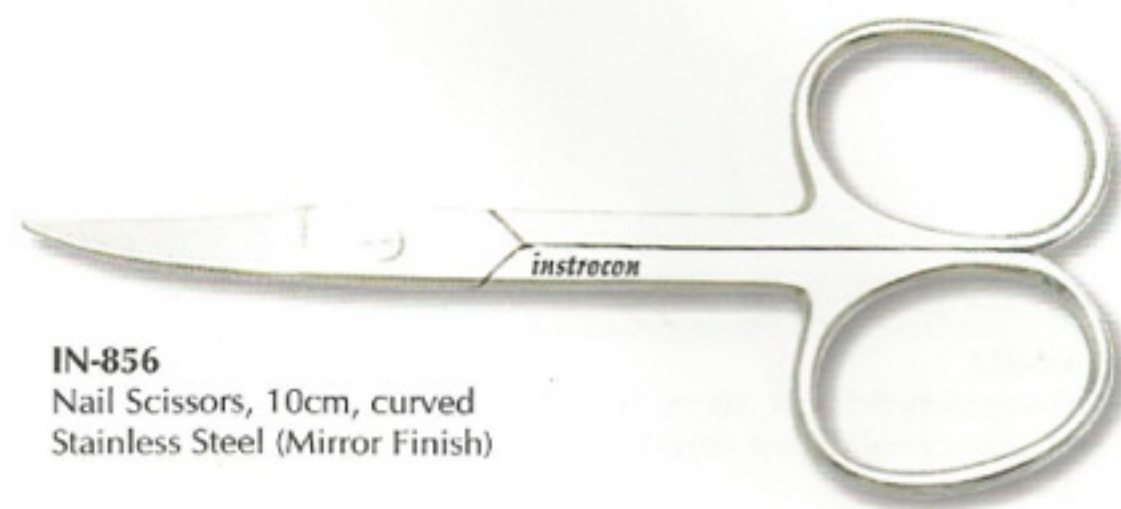

IN-856
Nail Scissors, 10cm, curved
Stainless Steel (Mirror Finish)