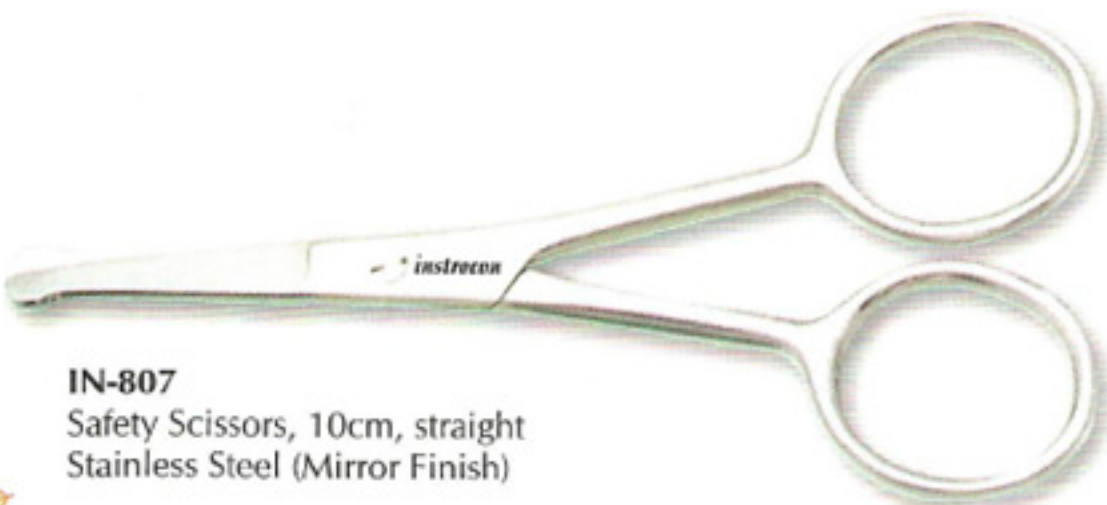

IN-807
Safety Scissors, 10cm, straight
Stainless Steel (Mirror Finish)