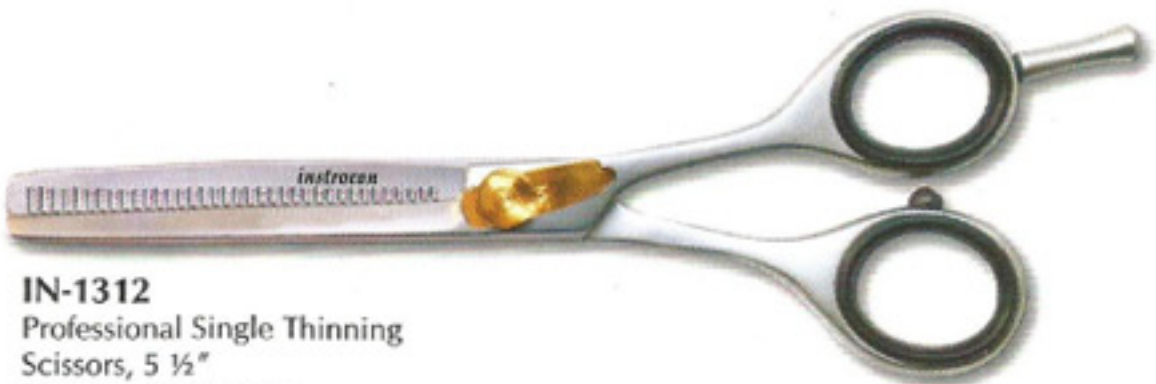

IN-1312
Professional Single Thinning
Scissors, 5 1/2"
shears with 40 teeth