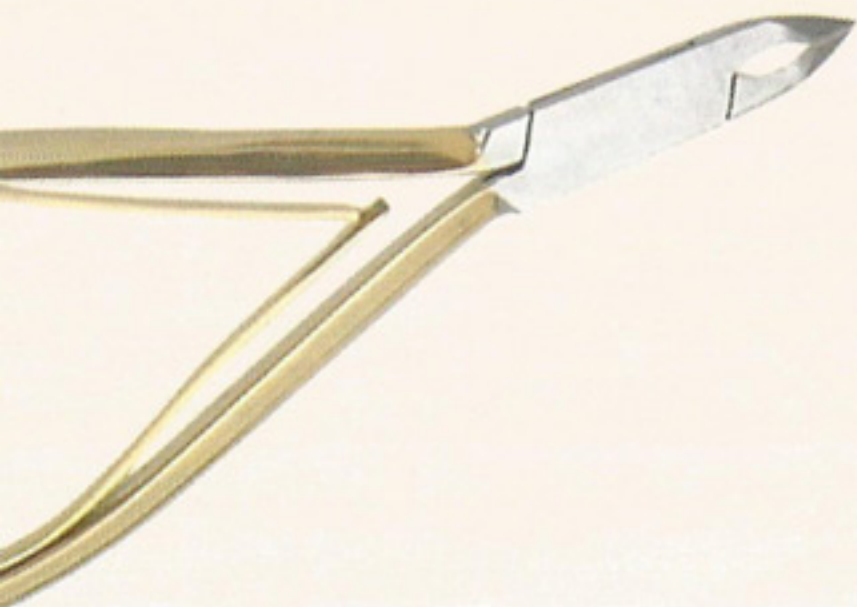

Information

Cuticle / Nail Nippers

All nippers are completely hot drop forged from stainless steel in two categories;

1) Lap joint 2) Box joint

Each tool is machined and milled for perfection during assembly, which is then aligned to prevent slipping of the cutting tips.

The angle of sharpness is designed to make low force cutting functions.

Available in following finishes:

Mirror, Satin, Sand-blasted, Gold-plated completely or partially, Partially color coated.