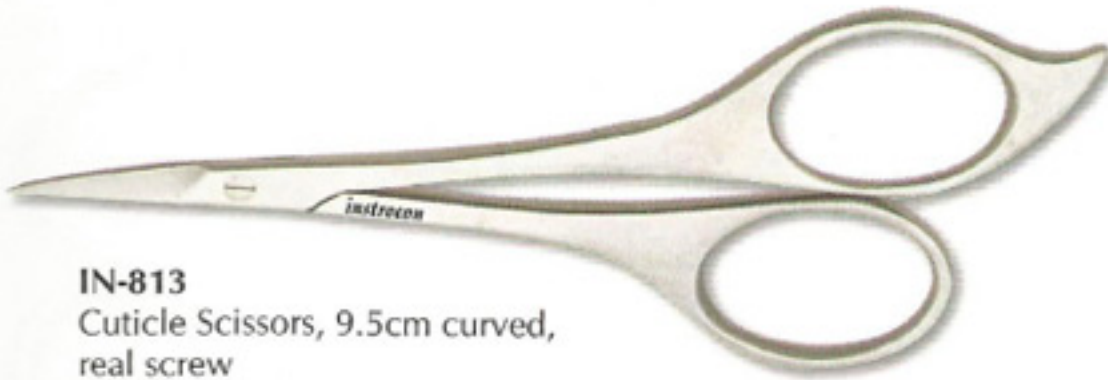

IN-813
Cuticle Scissors, 9.5cm curved,
real screw
Stainless Steel (Mirror Finish)