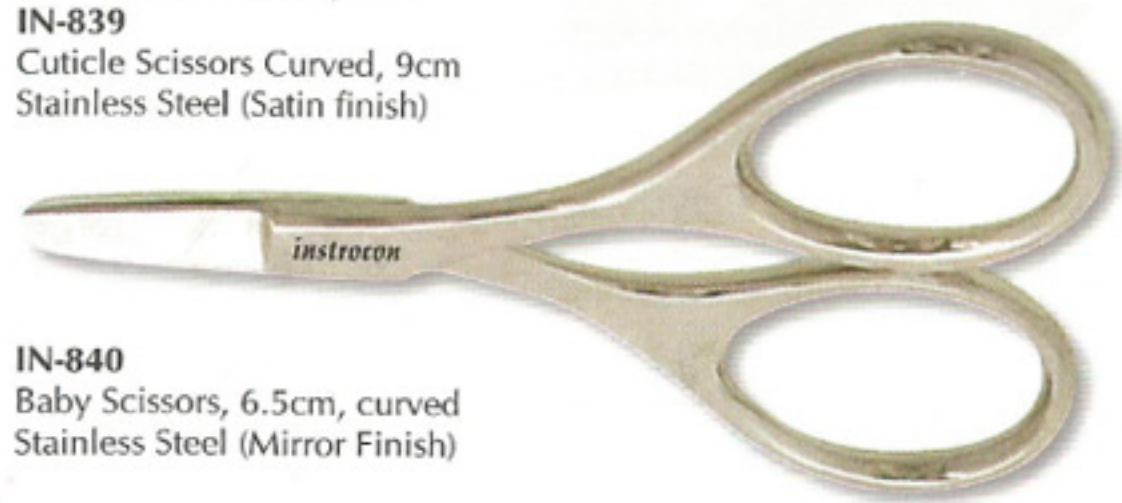

NAIL, CUTICLE, BABY, SAFETY & PERSONAL CARE SCISSORS

- All Scissors are also available in Straight, Curved blades.
- Satin, Mirror, Gold, Sand Finish, Color Coated.
- with Real, Imitation or Fix Screw.

Available Colors

Gold	Green	Lt. Blue	Azure	Ivory	Pink	Fuschia	Red	Black