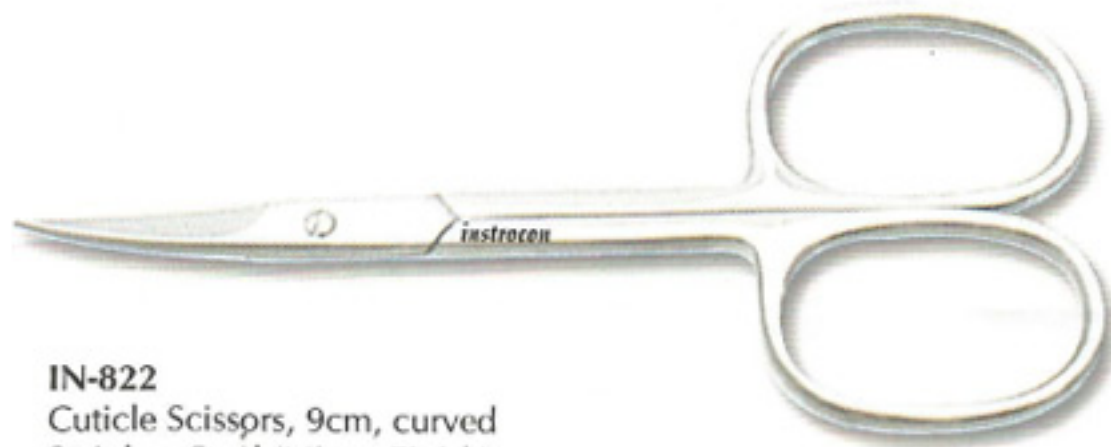

IN-822
Cuticle Scissors, 9cm, curved
Stainless Steel (Mirror Finish)