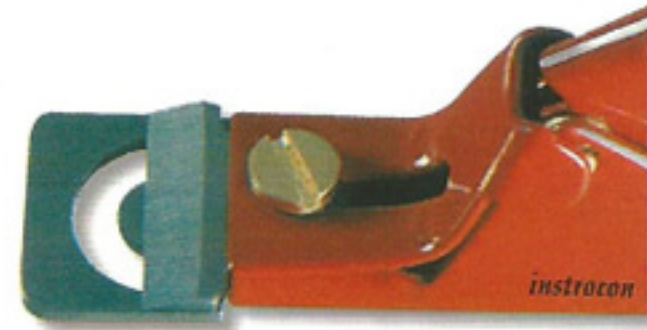

Tip Sizes available

- 3mm
- 4mm
- 5mm
- 6mm
- 7mm
- 8mm
- 9mm

IN-899
Cuticle Nipper Lap Joint, 10cm
Stainless Steel (Mirror finish)

IN-903
Cuticle Profiler
11cm
Stainless Steel (Satin finish)

IN-900
Cuticle Nipper Lap Joint, 10cm
Stainless Steel (Satin finish)