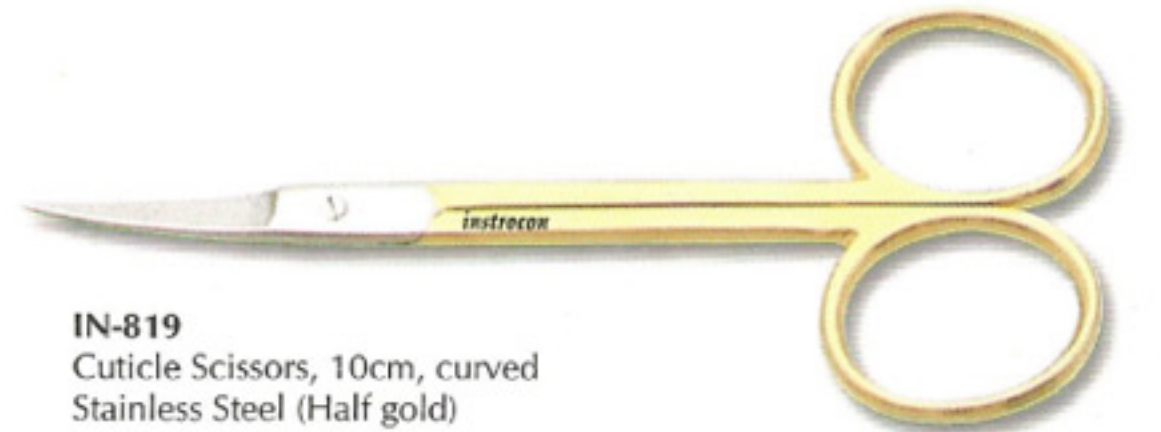

CUTICLE SCISSORS

- All Scissors are also available in Straight, Curved blades.
- Satin, Mirror, Gold, Sand Finish, Color Coated.
- with Real, Imitation or Fix Screw.