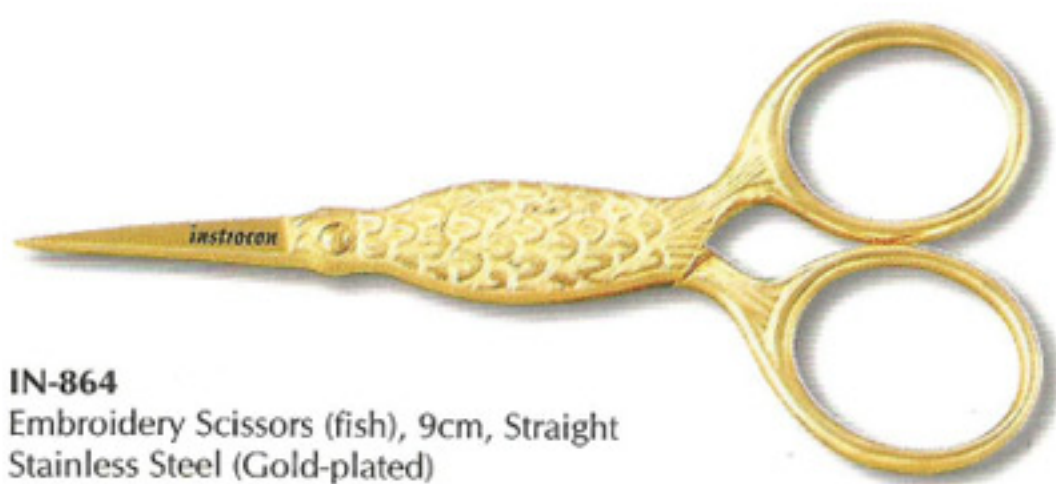

IN-867
Embroidery Scissors, 9cm, Straight
Stainless Steel (Color Coated)

IN-868
Embroidery Scissors, 7.5cm, Straight
Stainless Steel (Color Coated)

IN-869
Embroidery Scissors (stork), 9cm, Straight
Stainless Steel (Half Gold)

IN-870
Embroidery Scissors, 9.5cm, Straight
Stainless Steel

IN-871
Embroidery Scissors, 10cm, Straight
Stainless Steel (Mirror finish)

IN-872
Embroidery Scissors, 11.5cm, Straight
Stainless Steel (Mirror finish)

IN-862
Embroidery Scissors (cock), 9cm, Straight
Stainless Steel (Color Coated)

IN-863
Embroidery Scissors, 8cm, Straight
Stainless Steel (Color Coated)

IN-864
Embroidery Scissors (fish), 9cm, Straight
Stainless Steel (Gold-plated)