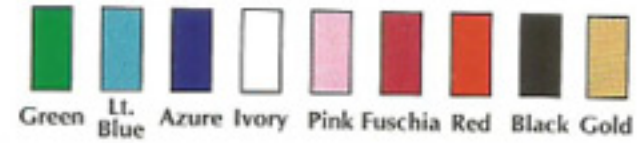

Available Colors

IN-925
Cuticle Nipper Box Joint,
Single Spring with hole handle, 11cm
Stainless Steel (Satin finish)