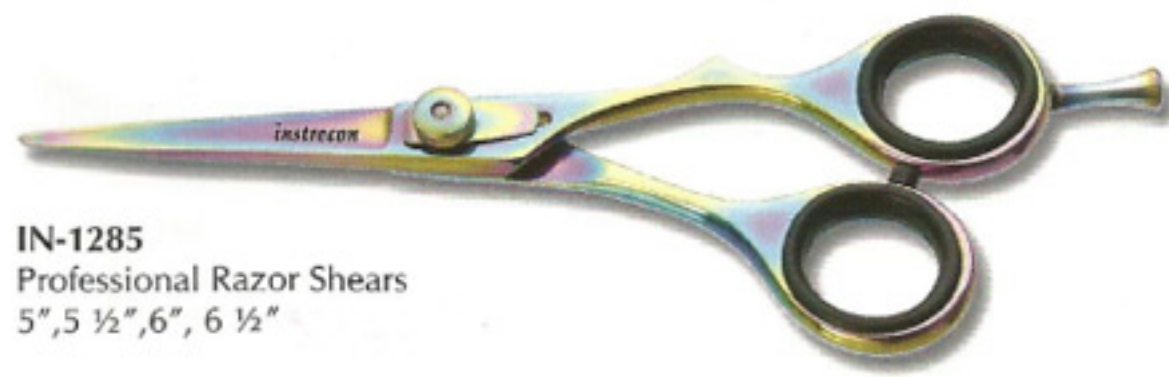

IN-1285
Professional Razor Shears
5", 5 1/2", 6", 6 1/2"