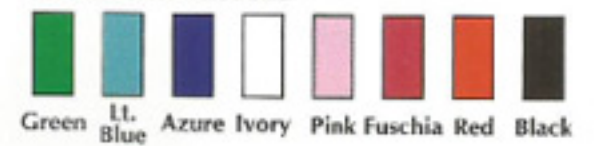

BABY, UTILITY & HOUSEHOLD SCISSORS (PLASTIC HANDLE)

Available Colors