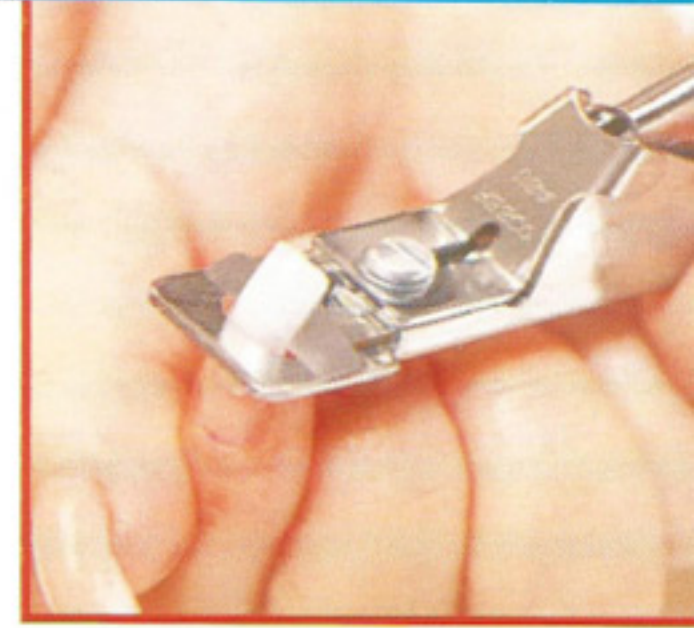

CUTICLE & NIPPERS, LAP JOINTS

- All Nippers are also available in Japanese Steel.
- Satin, Mirror, Gold, Sand Finish, Titanium & Color Coated.
- With Single and Double Springs.

Tip Sizes available

- 3mm
- 4mm
- 5mm
- 6mm
- 7mm
- 8mm
- 9mm

IN-899
Cuticle Nipper Lap Joint, 10cm
Stainless Steel (Mirror finish)