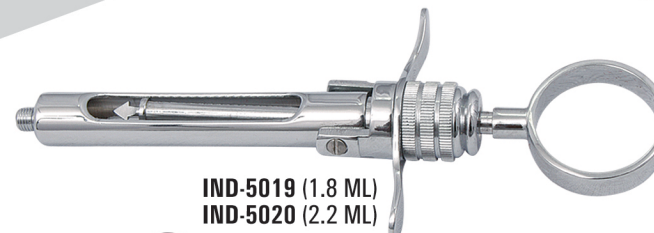

IND-5014
Handle For Mirrors

IND-5015
Straight 3mm

IND-5016
28 Cryer

IND-5017
27 Cryer

IND-5018
Seldin
Fig 1L

IND-5019 (1.8 ML)
IND-5020 (2.2 ML)

IND-5021 (1.8 ML)
IND-5022 (2.2 ML)

IND-5023 (1.8 ML)
IND-5024 (2.2 ML)

IND-5025
Ivory 23 cm

IND-5026
Flagg 16 cm (Smooth, Serrate)

IND-5027
Crown - Butler With 3 Insets
3/4, Chrome Plated Brass

Interchangeable Plastic Disc

IND-5028
Hammer
Size: 18.5cm

(25.4mm)

IND-5029
Boley Decimal Gauge