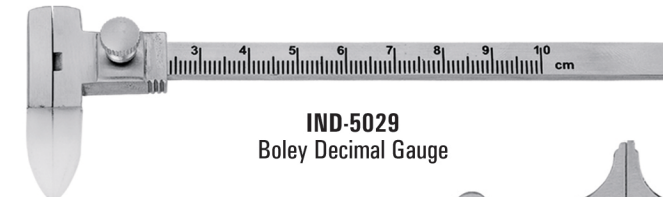

IND-5025
Ivory 23 cm

IND-5026
Flagg 16 cm (Smooth, Serrate)

IND-5027
Crown - Butler With 3 Insets
3/4, Chrome Plated Brass

Interchangeable Plastic Disc

IND-5028
Hammer
Size: 18.5cm

(25.4mm)

IND-5029
Boley Decimal Gauge

IND-5030
Castroviejo Caliper

IND-5031
Castroviejo Caliper

IND-5032 Str
IND-5033 - Cvd
Castroviejo Caliper Size: 8.5cm

IND-5034
Iwanson Spring Caliper for Metal / Wax